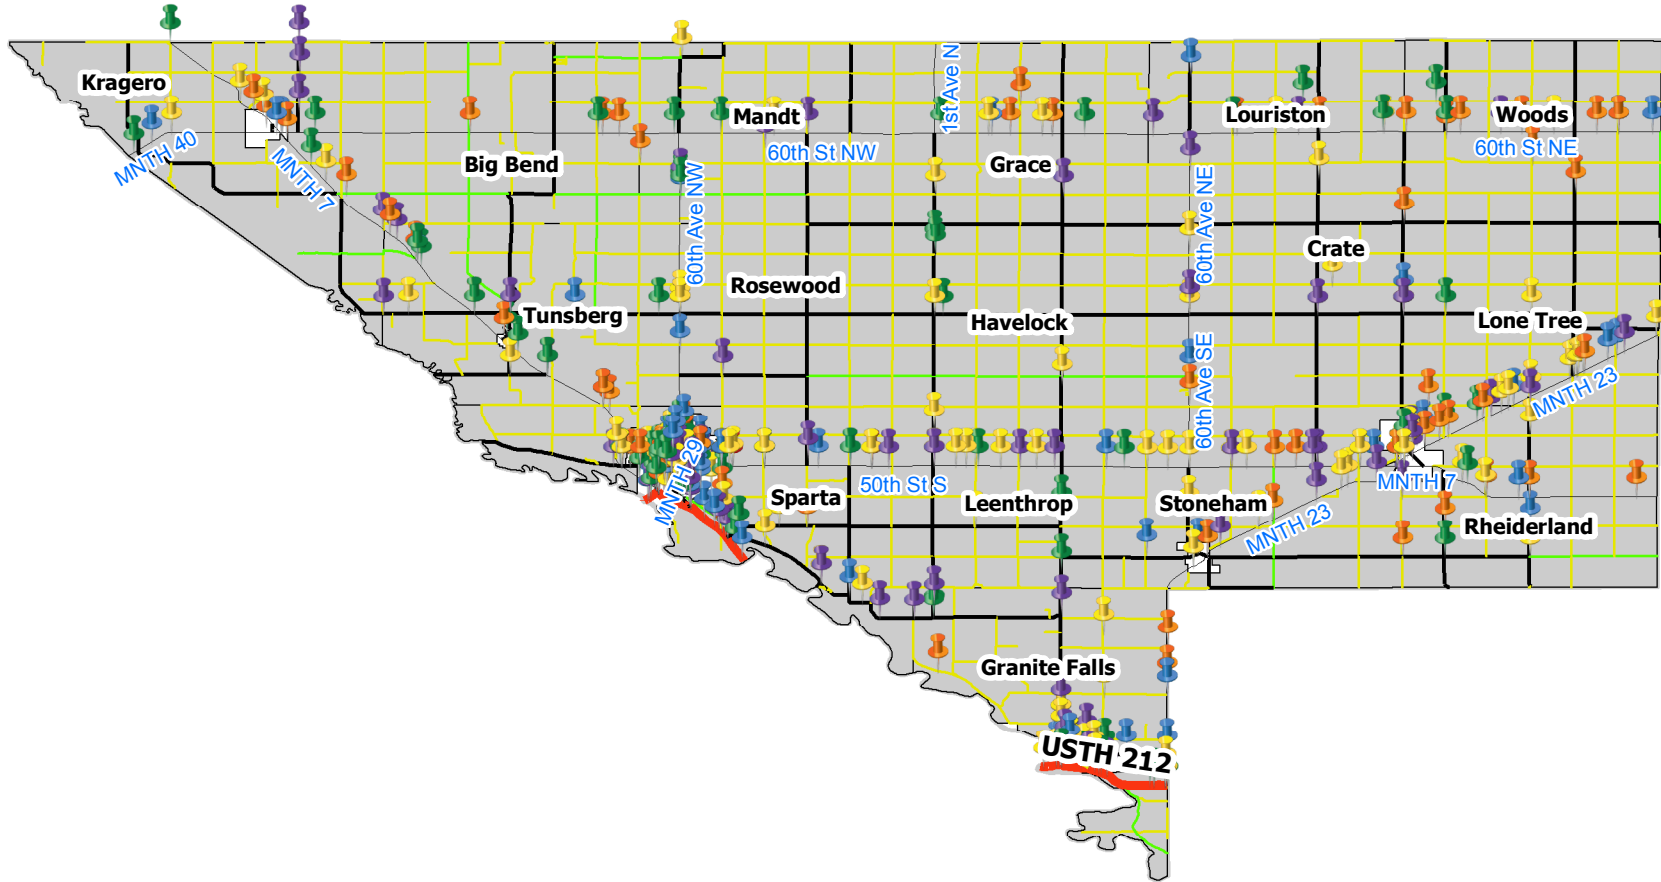

Chippewa County Crash Data 2010-2015

Legend

Crash By Year

- 2010
- 2011
- 2012
- 2013
- 2014
- 2015

- U. S. Highway
- County Road
- Township Road
- MN Trunk Highway
- CSAH
- Township Boundaries
- Chippewa County

Map created by: UMRDC

Date: March 12, 2015

Data Source: Minnesota Geospatial Commons, MnDOT